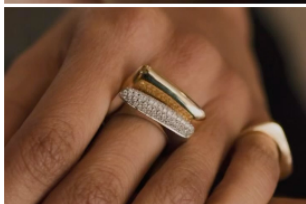

OUR NEWEST COLLECTION

SHINE

Shine your brightest and be who you truly are.

PRESS

PERSONALIZE YOURS

WHAT WILL YOURS SAY

Explore our collection of customizable items

MADE TO ORDER & DELIVERY

CUSTOM PIECES

Each limited edition piece is individually hand-set in the 14k gold color of your choosing.

JOIN THE LIST

Join our email list to stay up to date on the latest launches and exclusive member promotions.