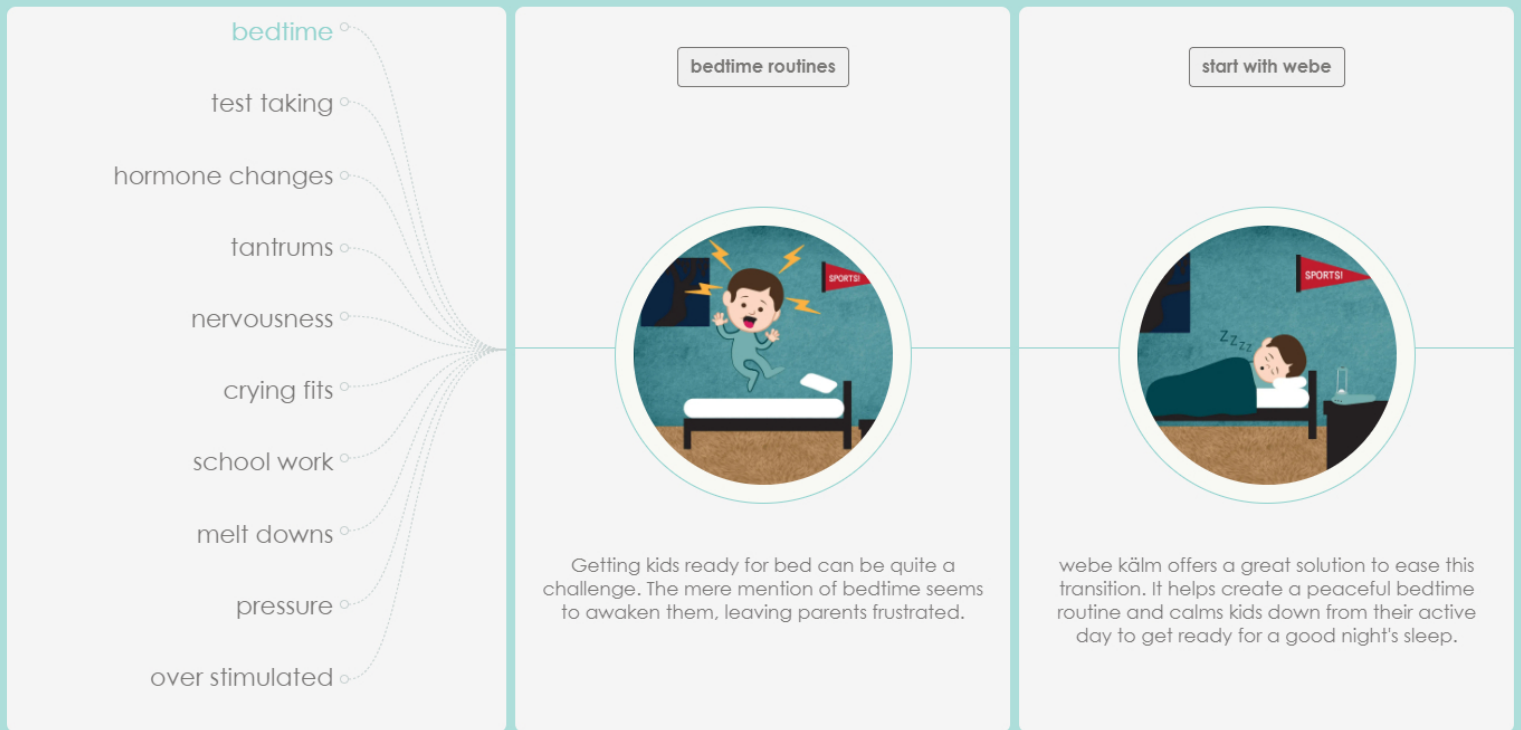

"This miracle tool changed my failing approach to fits. Not only does it give our children the power to self-regulate, but it gives me the power to finally do something effective!"

Beth W.

webe in the news 📍

Discover the importance of empathy and understanding in fostering connections between adults and young adults. Share your struggles with us on our "Dear webe" page and we will pick a handful to respond to each week.